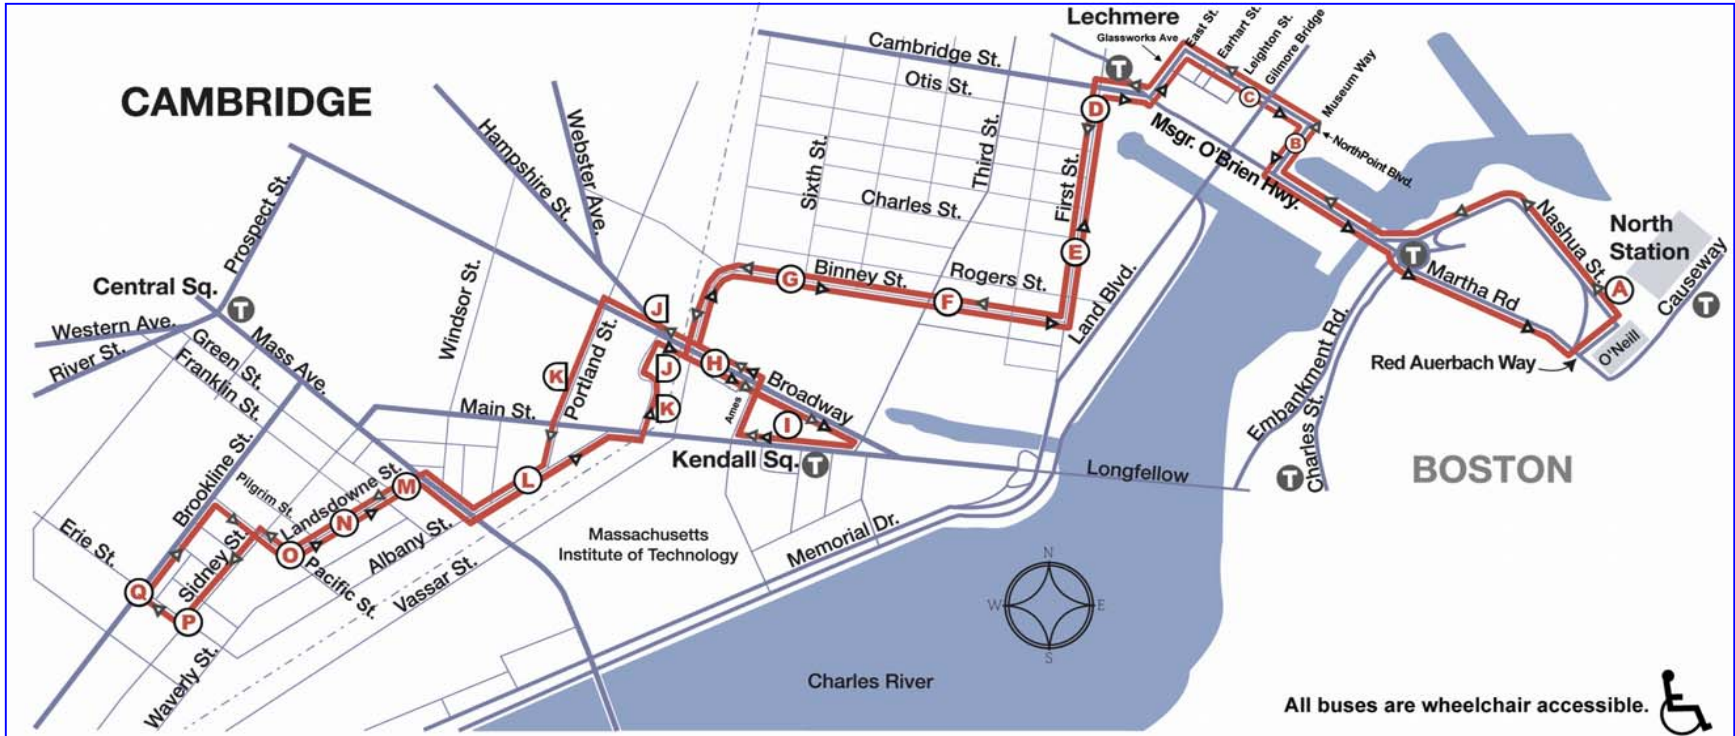

# New EZRide Shuttle Route - starts Feb. 9th!

*New route to reduce travel delays between Kendall and Cambridgeport*

### New Stops:

- J Inbound: 555 Technology Square/Draper Labs
- K Outbound: Portland Street. at Washington Street
- L (In/Out): Albany Street at Portland

### Service discontinued:

- Broadway between Portland and Windsor; stop located at 205/210 Broadway
- Windsor between Broadway and Mass Ave; stop located at 119 Windsor St.

*For full information, visit [www.ezride.info](http://www.ezride.info)*