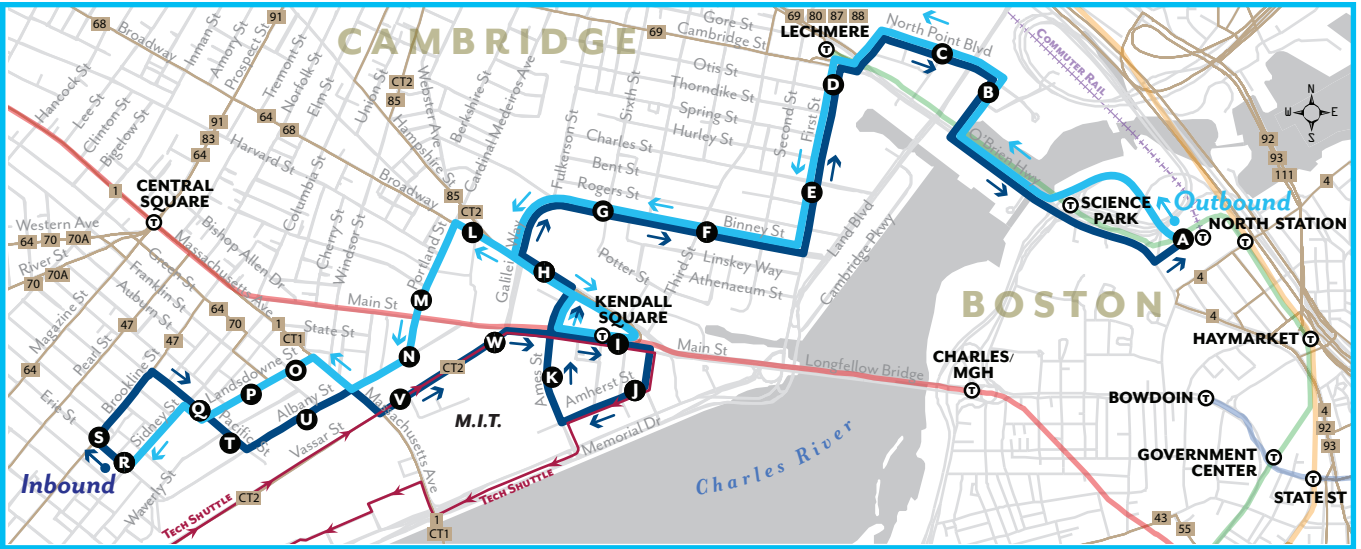

MORNING 6:20 AM to 10:52 AM

MIDDAY 10:44 AM to 3:04 PM

EVENING 3:00 PM to 8:00 PM