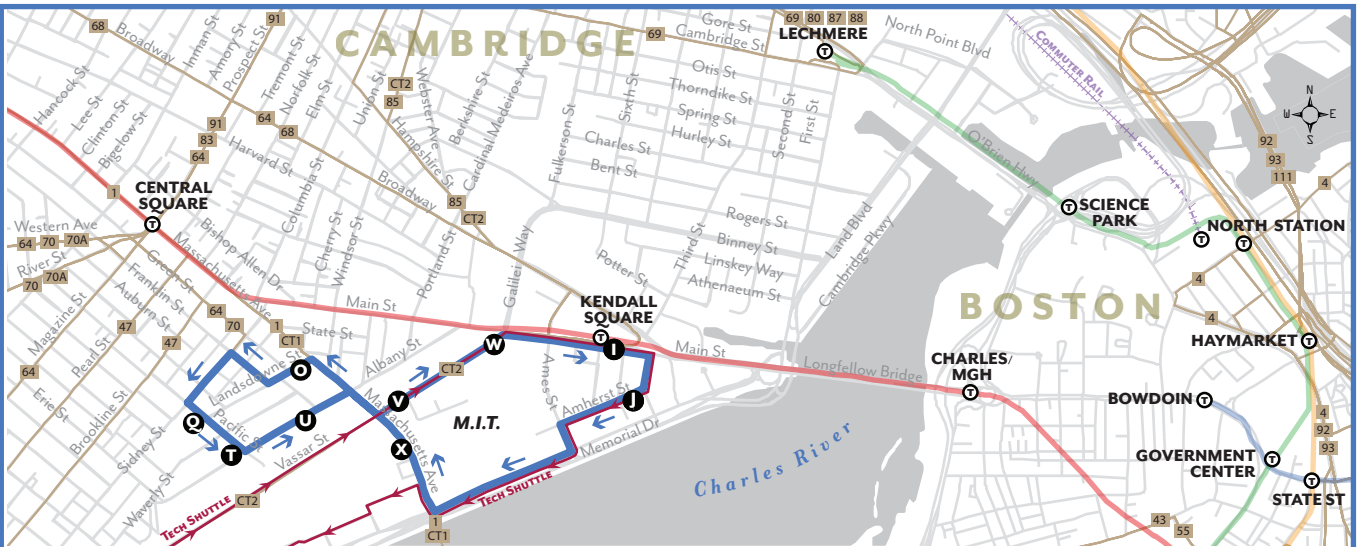

MORNING 6:20 AM to 10:52 AM

MIDDAY 10:44 AM to 3:04 PM

EVENING 3:00 PM to 8:00 PM